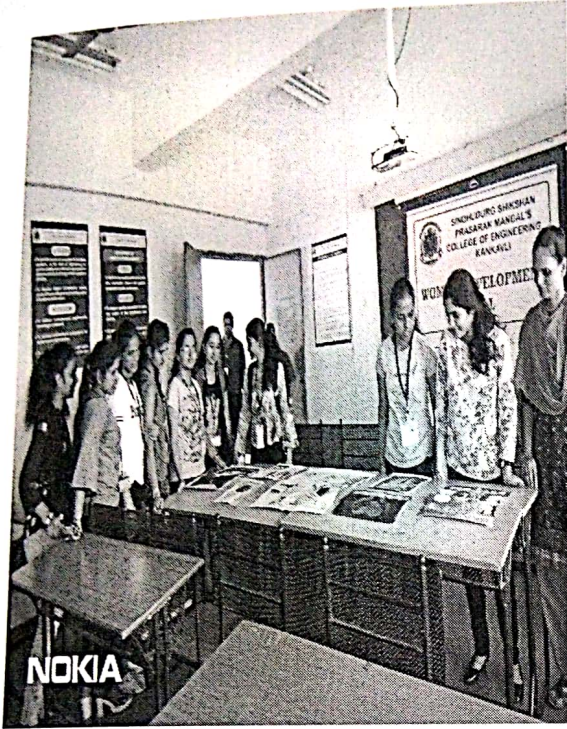

To create such awareness among students Women Development Cell of the Institute arranged a poster competition on 5th Feb 2020. The topic given was "Gender Equity ". Total 7 entries received for the competition. Three winners were declared. Certificate will be given to the winners at the time of Annual Function of the institute. A program was arranged for this competitions. President of WDC Mrs. Rane P S expressed her thoughts on this topic. Also BE Computer student Ms. Mayuri Parab expressed her views on this topic. Vice Principal Mr. R.D. Thombare appealed to the students that not only in the institute but also to the society we should extend our help to create such awareness.

Fram
President

WDC

[Signature]
Principal

Photos of the Event

Students Attendee

Staff Attendee

Venue

Third Prize