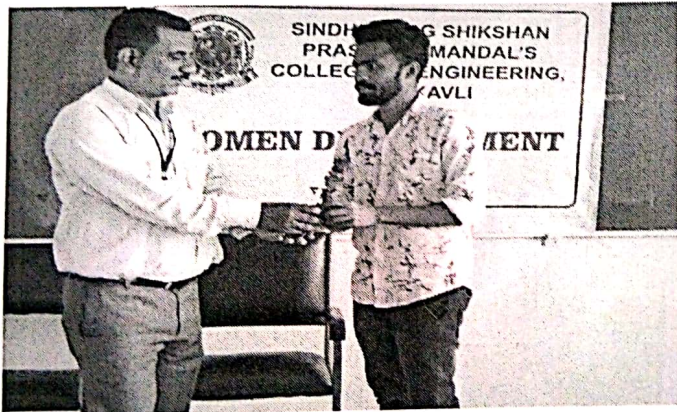

First Prize Winner